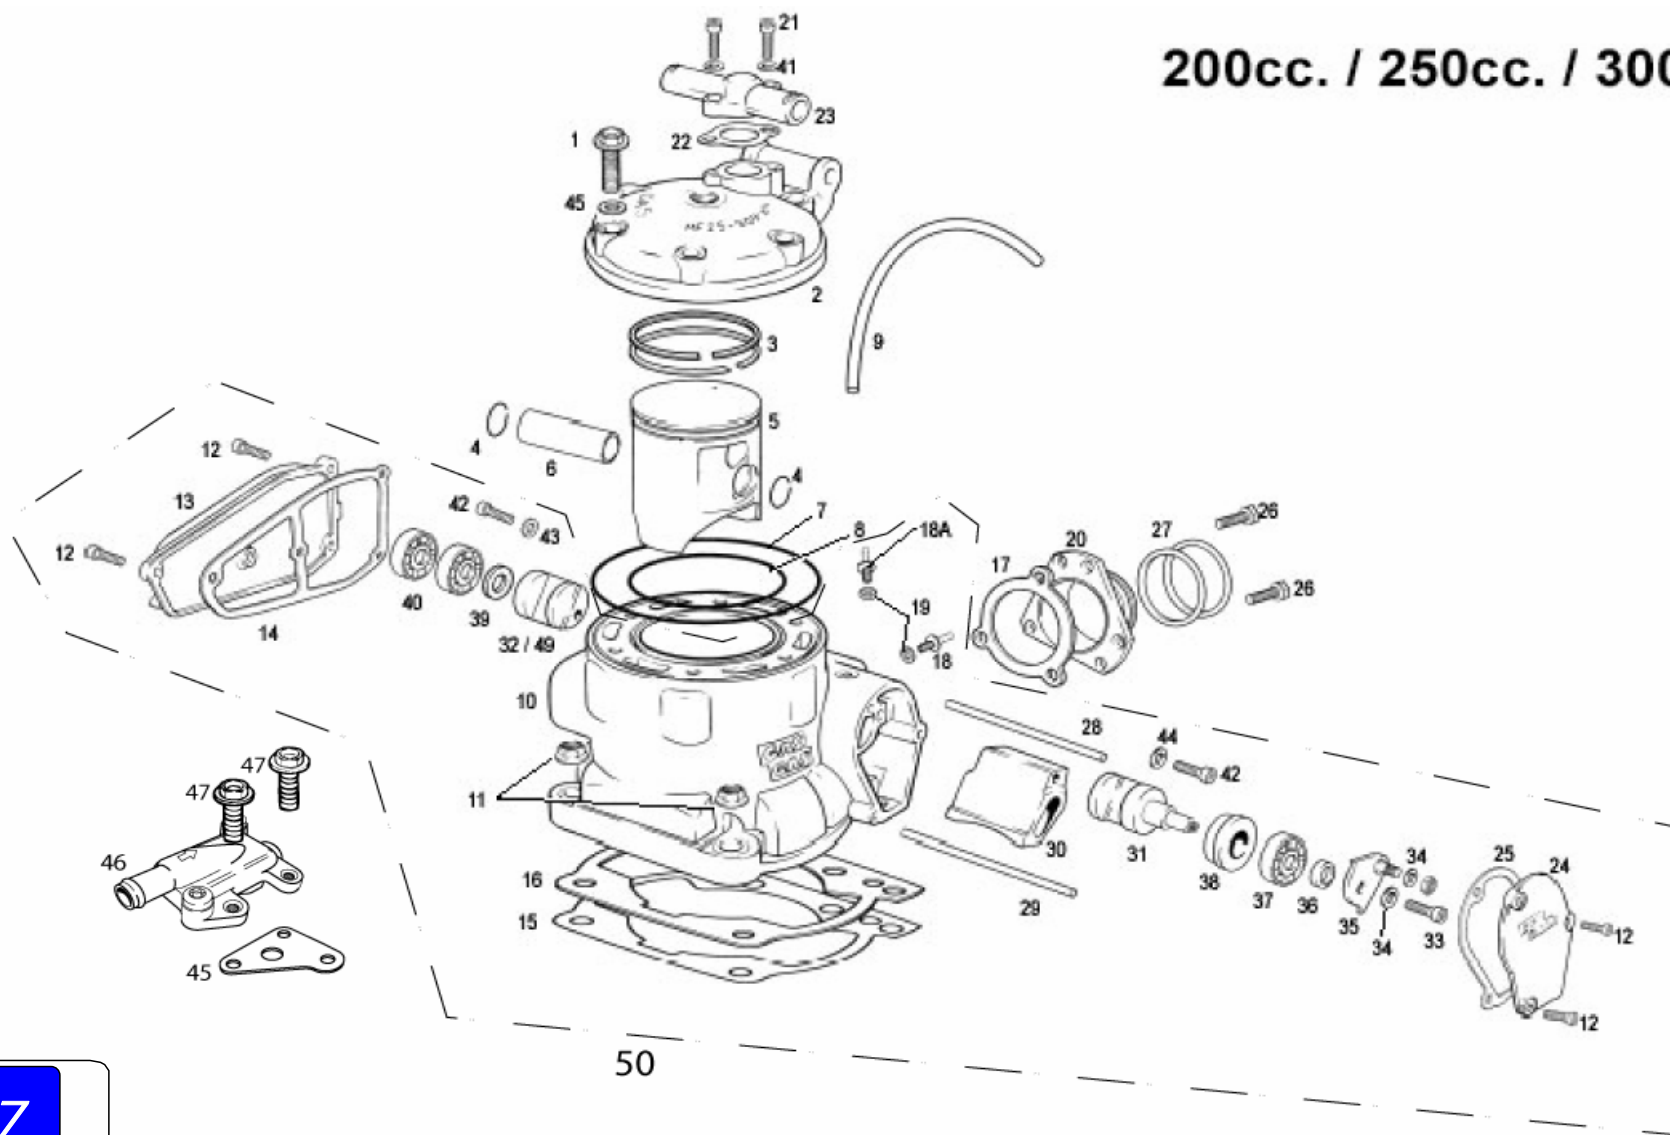

Cilindro - Culata /
Cylinder - Cyl. head

GAS GAS

EC/MC/SM 2008

200cc. / 250cc. / 300cc.

Nº	DESCRIPCION / DESCRIPTION	200	250	300	Cant.
1	HEXAGONAL 8X40 / HEXAGONAL BOLT 8X40	-	T0218040	-	6
2	CULATA / CYLINDER HEAD	ME750002008	ME250016000	ME300016000	1
2A	CULATA SM / SM CYLINDER HEAD	-	MC250116000	-	1
3	JUEGO AROS PISTON / PISTON RINGS SET	ME20916040	ME25616040	ME30916040	1
4	CLIP BULÓN / PISTON PIN CLIPS	-	ME25616126	-	2
5	PISTÓN (*) / PISTON (*)	ME20816020	ME25616020	ME300416020	1
6	BULÓN PISTÓN / PISTON PIN	-	ME25616125	-	1
7	TÓRICA CULATA EXTERIOR / OUTER CYLINDER HEAD O'RING	M01619135	ME25916060	ME25916060	1
8	TÓRICA CULATA INTERIOR / INNER CYLINDER HEAD O'RING	ME25916065	ME25916065	ME30916065	1
9	TUBO DESVAPORIZADOR CARTER / CARTER BREATH TUBE	-	ME25610022	-	1
10	CILINDRO / CYLINDER	ME20916022	ME25916022	ME300216022	1
11	TUERCA CILINDRO ESPECIAL 10/150 / CYLINDER NUT 10/150		M01613001		4
12	TORNILLO ESPECIAL 5X15 / SPECIAL BOLT 5X15		T0205015		7
13	TAPA VÁLVULA IZQUIERDA / LEFT VALVE COVER		ME25610003		1
14	JUNTA TAPA VÁLVULA IZQUIERDA / LEFT VALVE COVER GASKET		ME25644006		1
15	JUNTA CILINDRO 0,15 / CYLINDER GASKET 0.15		ME25644010		1
16	JUNTA CILINDRO 0,5 / CYLINDER GASKET 0,5		ME25644000		1
16A	JUNTA CILINDRO 0,3 / CYLINDER GASKET 0,3		ME25644009		1
17	JUNTA ESCAPE / EXHAUST GASKET		ME25644012		1
18	DESVAPORIZADOR DIAM. 0,5 / 0,5 DEVAP.		ME25710012		2
18A	DESVAPORIZADOR DIAM. 3 / 3 DEVAP.		ME25610012		2
19	ARANDELA FIBRA 6X10X1,5 / FIBER WASHER 6X10X1,5		T4006010		2
20	TUBERA ESCAPE / EXHAUST PIPE		ME250516019		1
21	ALLEN 6X20 / ALLEN BOLT 6X20		T0306020		3
22	JUNTA TAPA TERMOSTATO / THERMOSTAT COVER GASKET		ME25944011		1
23	TAPA TERMOSTATO / THERMOSTAT COVER		ME250316001		1
24	TAPA VÁLVULA DERECHA / RIGHT VALVE COVER		ME25610002		1
25	JUNTA TAPA VÁLV. DERECHA 1MM. / RIGHT VALVE COVER GASKET 1MM		ME25644007		1
26	HEXAGONAL CON ARANDELA 6X14 / 6X14 HEX. BOLT WITH WASHER		T0206014		3
27	TÓRICA TUBERA ESCAPE VITON 44X3 / EXHAUST PIPE O'RING 44X3		BE250526006		2
28	EJE VÁLVULA ESC. LARGO 93 MM. / LONG EXHAUST VALVE AXIS 93MM		ME25616027		1
29	EJE VÁLVULA ESC. CORTO 83 MM. / SHORT EXHAUST VALVE AXIS 83MM		ME25616017		1
30	VÁLVULA ESCAPE CENTRAL / CENTRAL EXHAUST VALVE	ME20916015	ME250616015-1		1

GAS GAS

Motor 17