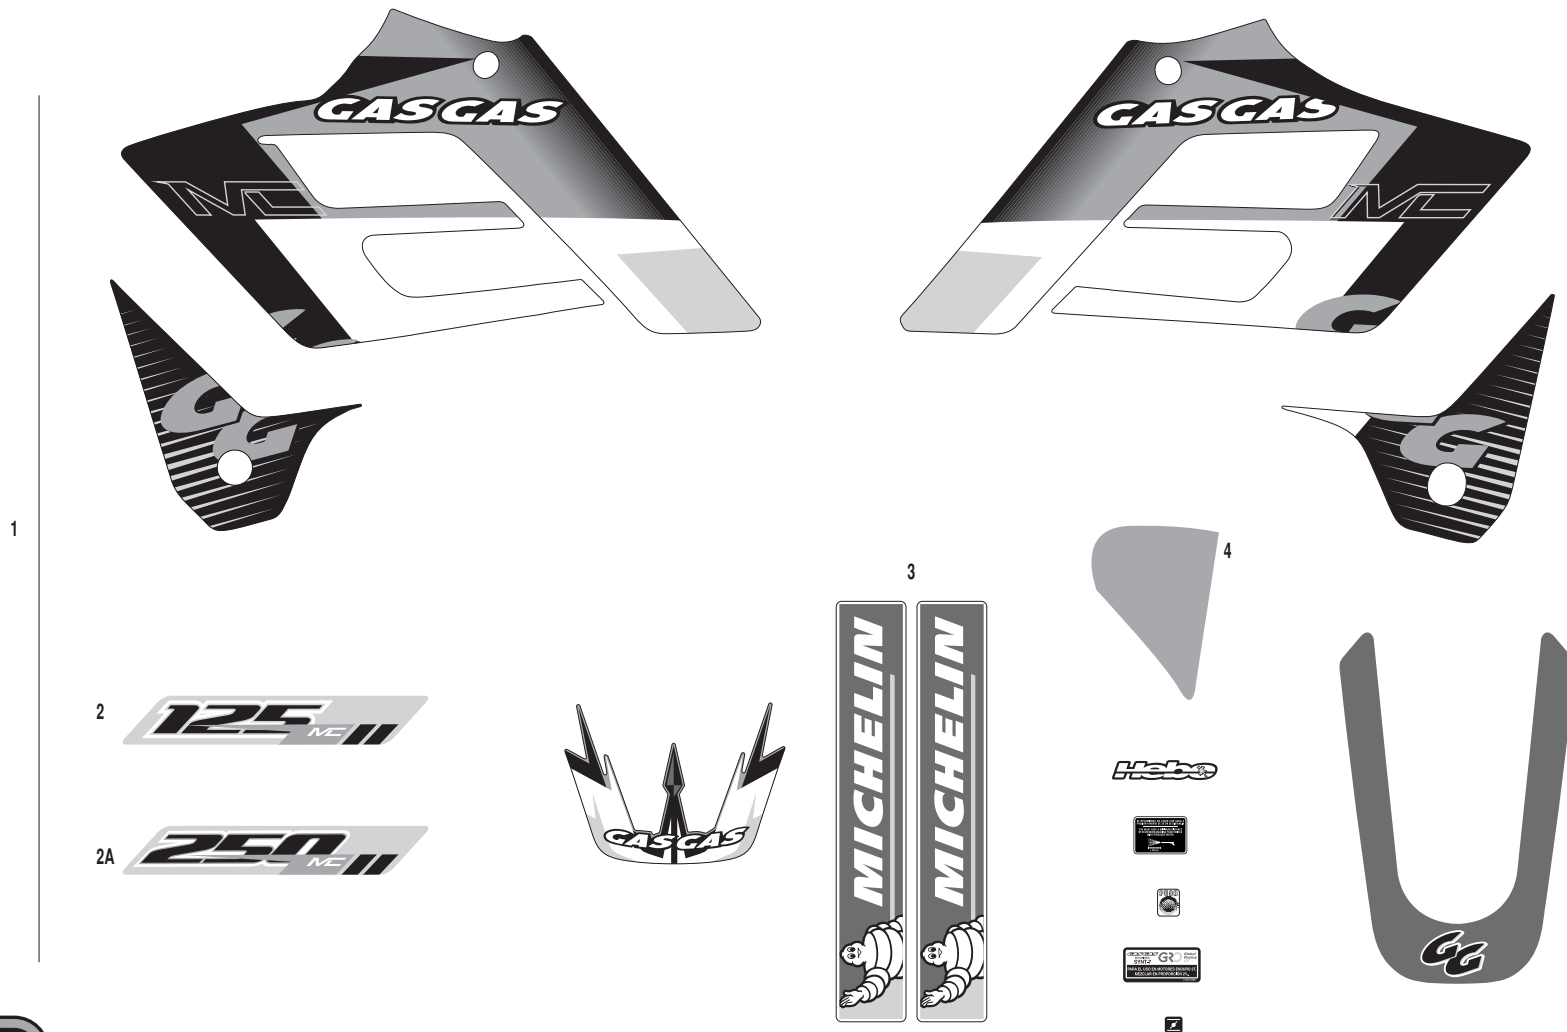

Nº	DESCRIPCION / DESCRIPTION	125 am - ye	250 rojo - red	Cant.
1	CTO. ADH. MC-2003 / MC-2003 STICKERS SET	BC120338000	BC250338000	1
2	ADH. EC125 2T BASCULANTE / EC125 2T STICKER ARM	BE120338005		2
2A	ADH. EC250 2T BASCULANTE / EC250 2T STICKER ARM		BE250338005	2
3	ADH. MICHELIN HORQUILLA / FRONT FORK MICHELIN STICKER		PU000238006	2
4	ADH. TAPA FILTRO / AIR FILTER COVER STICKER	BE200138049	BE250138049	1