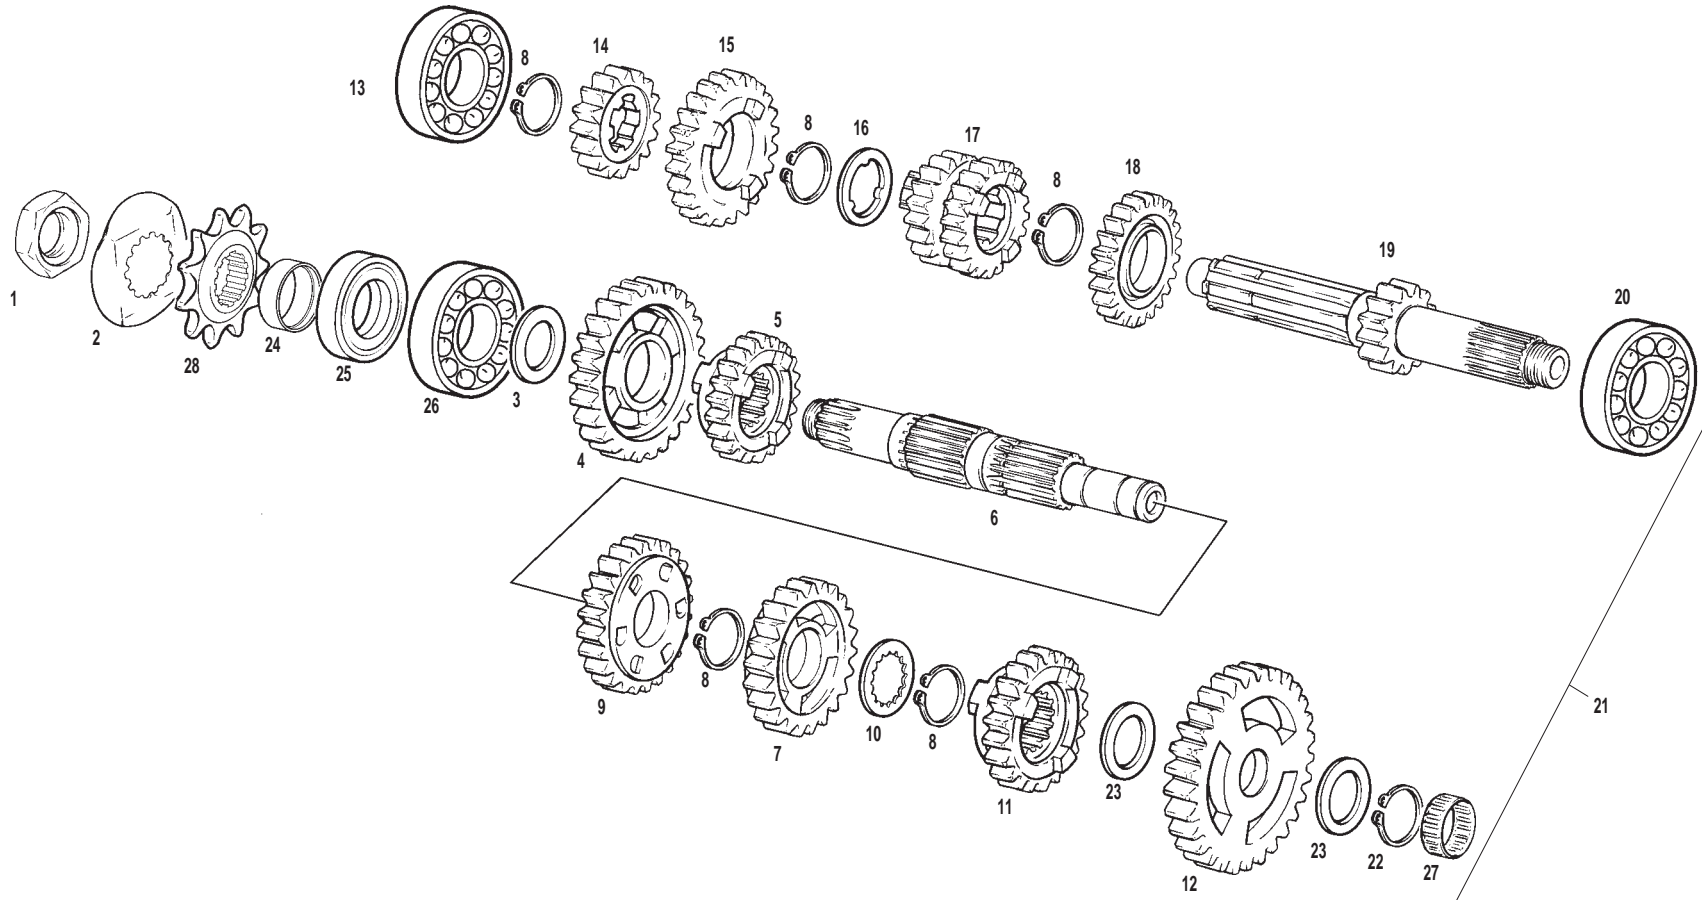

125 cc.

Nº	DESCRIPCION / DESCRIPTION	125 c.c.	Cant.
1	TUERCA PIÑÓN SALIDA / FRONT SPROCKET NUT	ME120136021	1
2	ARANDELA PRECINTO PIÑÓN SALIDA / FRONT SPROCKET NUT WASHER	ME120136121	1
3	ARANDELA CAMBIO 2MM. / 2MM. SHIFT WASHER	ME120136101	1
4	PIÑÓN SECUNDARIO II 2MM. / SECONDARY GEAR II	ME120136077	1
5	PIÑÓN SECUNDARIO VI / SECONDARY GEAR VI	ME120136081	1
6	EJE SECUNDARIO / SECONDARY AXIS	ME120136075	1
7	PIÑÓN SECUNDARIO IV / SECONDARY GEAR IV	ME120136079	1
8	CIRCLIP D.22 DIN 471 / CIRCLIP DIN 471	MT280236166	5
9	PIÑÓN SECUNDARIO III / SECONDARY GEAR III	ME120136078	1
10	ARANDELA A22X19,5 DIN7480 / A22X19,5 DIN7480 WASHER	ME120136091	1
11	PIÑÓN SECUNDARIO V / SECONDARY GEAR V	ME120136080	1
12	PIÑÓN SECUNDARIO I / SECONDARY GEAR I	ME120136076	1
13	RODAMIENTO CAMBIO 6202C3 / SHIFT BEARING	ME120136057	1
14	PIÑÓN PRIMARIO II / PRIMARY GEAR II	ME120136071	1
15	PIÑÓN PRIMARIO VI / PRIMARY GEAR VI	ME120136074	1
16	ARANDELA ESTRIADA 3 PUNTAS 18,25X22,15X0,5 / 18,25X22,15X0,5 WASHER	ME120136100	1
17	PIÑÓN PRIMARIO III Y IV / PRIMARY GEAR III AND IV	ME120136072	1
18	PIÑÓN PRIMARIO V / PRIMARY GEAR V	ME120136073	1
19	EJE PRIMARIO / PRIMARY AXIS	ME120136070	1
20	RODAMIENTO CAMBIO 6204ZC4 / SHIFT BEARING	ME120136056	1
21	CTO. GRUPO CAMBIO COMPLETO EC125-2001 / SHIFT GEAR SET	ME120136010	1
22	CIRCLIP D15 DIN471 / D15 DIN471 CIRCLIP	ME25632017	1
23	ARANDELA 15,15X24X0,4 / 15,15X24X0,4 WASHER	ME120136012	2
24	CASQUILLO PIÑÓN SALIDA / FRONT SPROCKET BUSH	ME120136046	1
25	RETEN 28X38X7 / FRONT SPROCKET SEAL	ME120136024	1
26	RODAMIENTO 6304C3 / 6304C3 BEARING	ME120136058	1
27	RODAMIENTO TR15X25X12 / TR15X25X12 BEARING	ME120136157	1
28	PIÑÓN SALIDA T13 / FRONT SPROCKET	ME120136025	1