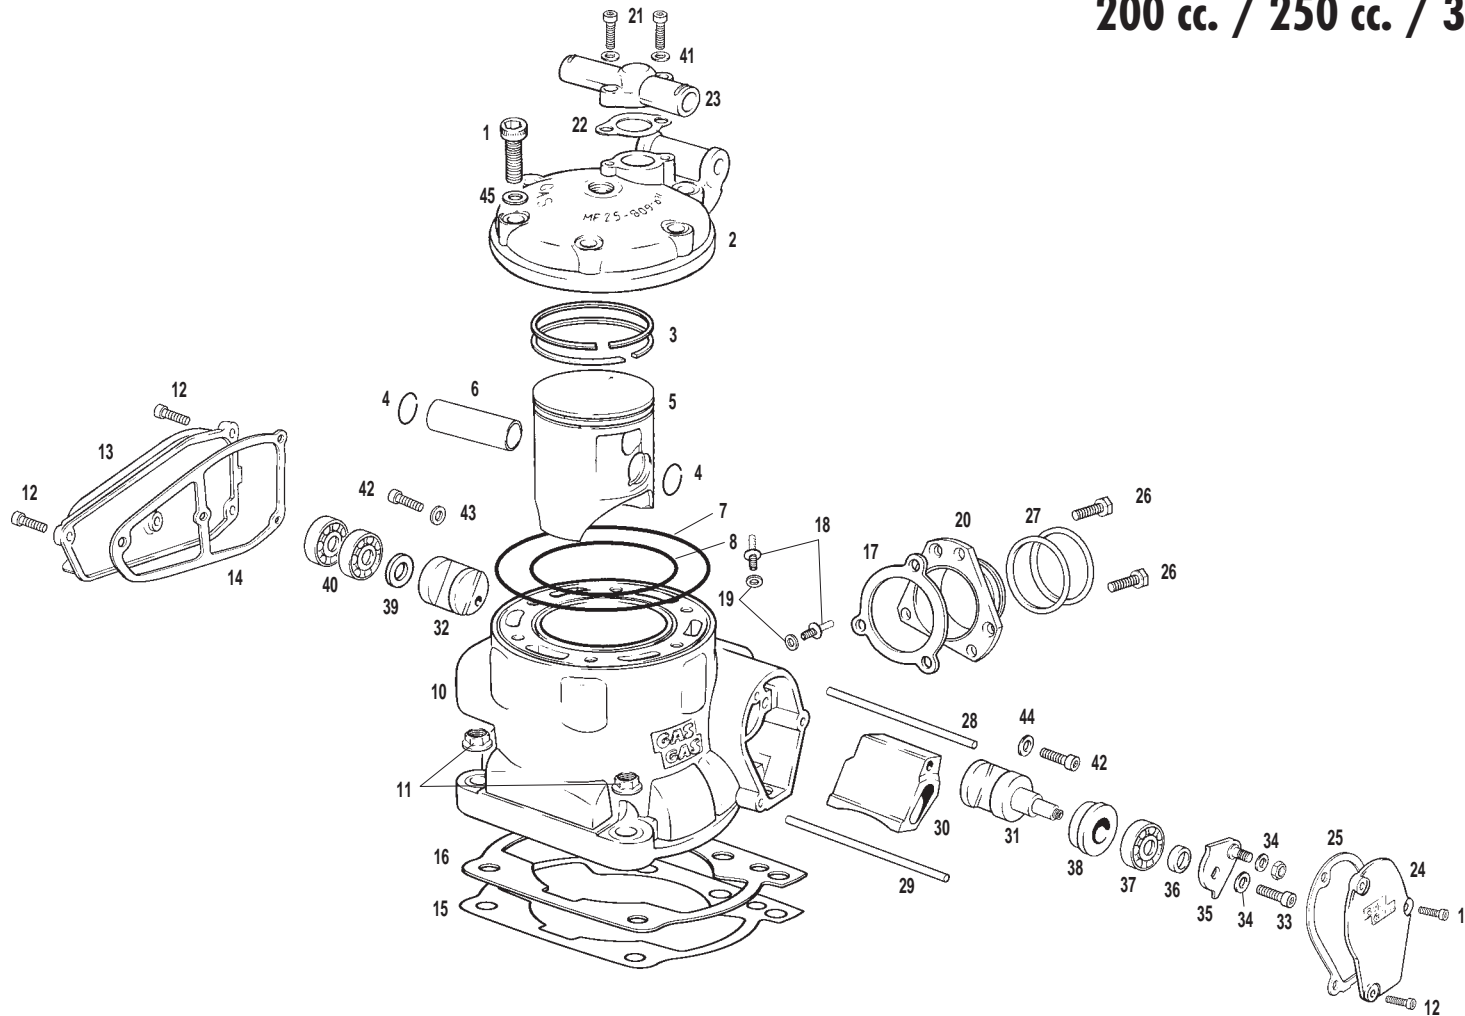

200 cc. / 250 cc. / 300 cc.

Nº	DESCRIPCION / DESCRIPTION	200 c.c.	250 c.c.	300 c.c.	Cant.
1	ALLEN 8X35 CUBREDISCO / ALLEN BOLT 8X35		T0308035		6
2	CULATA / CYLINDER HEAD	ME200216000	ME250016000	ME300016000	1
2A	CULATA SM / SM CYLINDER HEAD		MC250116000		1
3	JUEGO AROS PISTON / PISTON RINGS SET	ME20916040	ME25616040	ME30916040	1
4	CLIP BULON / PISTON PIN CLIPS		ME25616126		2
5	PISTÓN (*) / PISTON (*)	ME20816020	ME25616020	ME30916020	1
6	BULÓN PISTÓN / PISTON PIN		ME25616125		1
7	TORICA CULATA EXTERIOR / OUTER CYLINDER HEAD O'RING	ME25616060	ME25916060	ME25916060	1
8	TORICA CULATA INTERIOR / INNER CYLINDER HEAD O'RING	ME25916065	ME25916065	ME30916065	1
10	CILINDRO / CYLINDER	ME20916022	ME25916022	ME300216022	1
11	TUERCA CILINDRO ESPECIAL 10/150 / CYLINDER NUT 10/150		ME25616031		4
12	ALLEN 5X15 / ALLEN BOLT 5X15		T0305015		7
13	TAPA VÁLVULA IZQUIERDA / LEFT VALVE COVER		ME25610003		1
14	JUNTA TAPA VÁLVULA IZQUIERDA / LEFT VALVE COVER GASKET		ME25644006		1
15	JUNTA CILINDRO 0,15 / CYLINDER GASKET 0.15		ME25644010		1
16	JUNTA CILINDRO 0,5 / CYLINDER GASKET 0,5		ME25644000		1
16A	JUNTA CILINDRO 0,3 / CYLINDER GASKET 0,3		ME25644009		1
17	JUNTA ESCAPE / EXHAUST GASKET		ME25644012		1
18	DESVAPOIZADOR / DEVAP.		ME25710012		2
19	ARANDELA FIBRA 6X10X1,5 / FIBER WASHER 6X10X1,5		T4006010		2
20	TUBERA ESCAPE / EXHAUST PIPE		ME25916019		1
21	ALLEN 6X20 / ALLEN BOLT 6X20		T0306020		3
22	JUNTA TAPA TERMOSTATO / THERMOSTAT COVER GASKET		ME25944011		1
23	TAPA TERMOSTATO / THERMOSTAT COVER		ME250316001		1
24	TAPA VÁLVULA DERECHA / RIGHT VALVE COVER		ME25610002		1
25	JUNTA TAPA VÁLV. DERECHA 1MM. / RIGHT VALVE COVER GASKET 1MM		ME25644007		1
26	HEXAGONAL CON ARANDELA 6X14 / 6X14 HEX. BOLT WITH WASHER		T0206014		3
27	TÓRICA TUBERA ESCAPE 44,2X3 / EXHAUST PIPE O'RING 44.2X3		BE25626006		2
28	EJE VÁLVULA ESC. LARGO 93 MM. / LONG EXHAUST VALVE AXIS 93MM		ME25616027		1
29	EJE VÁLVULA ESC. CORTO 83 MM. / SHORT EXHAUST VALVE AXIS 83MM		ME25616017		1
30	VÁLVULA ESCAPE CENTRAL / CENTRAL EXHAUST VALVE	ME20916015	ME25616015		1
31	VÁLVULA ESCAPE DERECHA / RIGHT EXHAUST VALVE		ME25616016		1