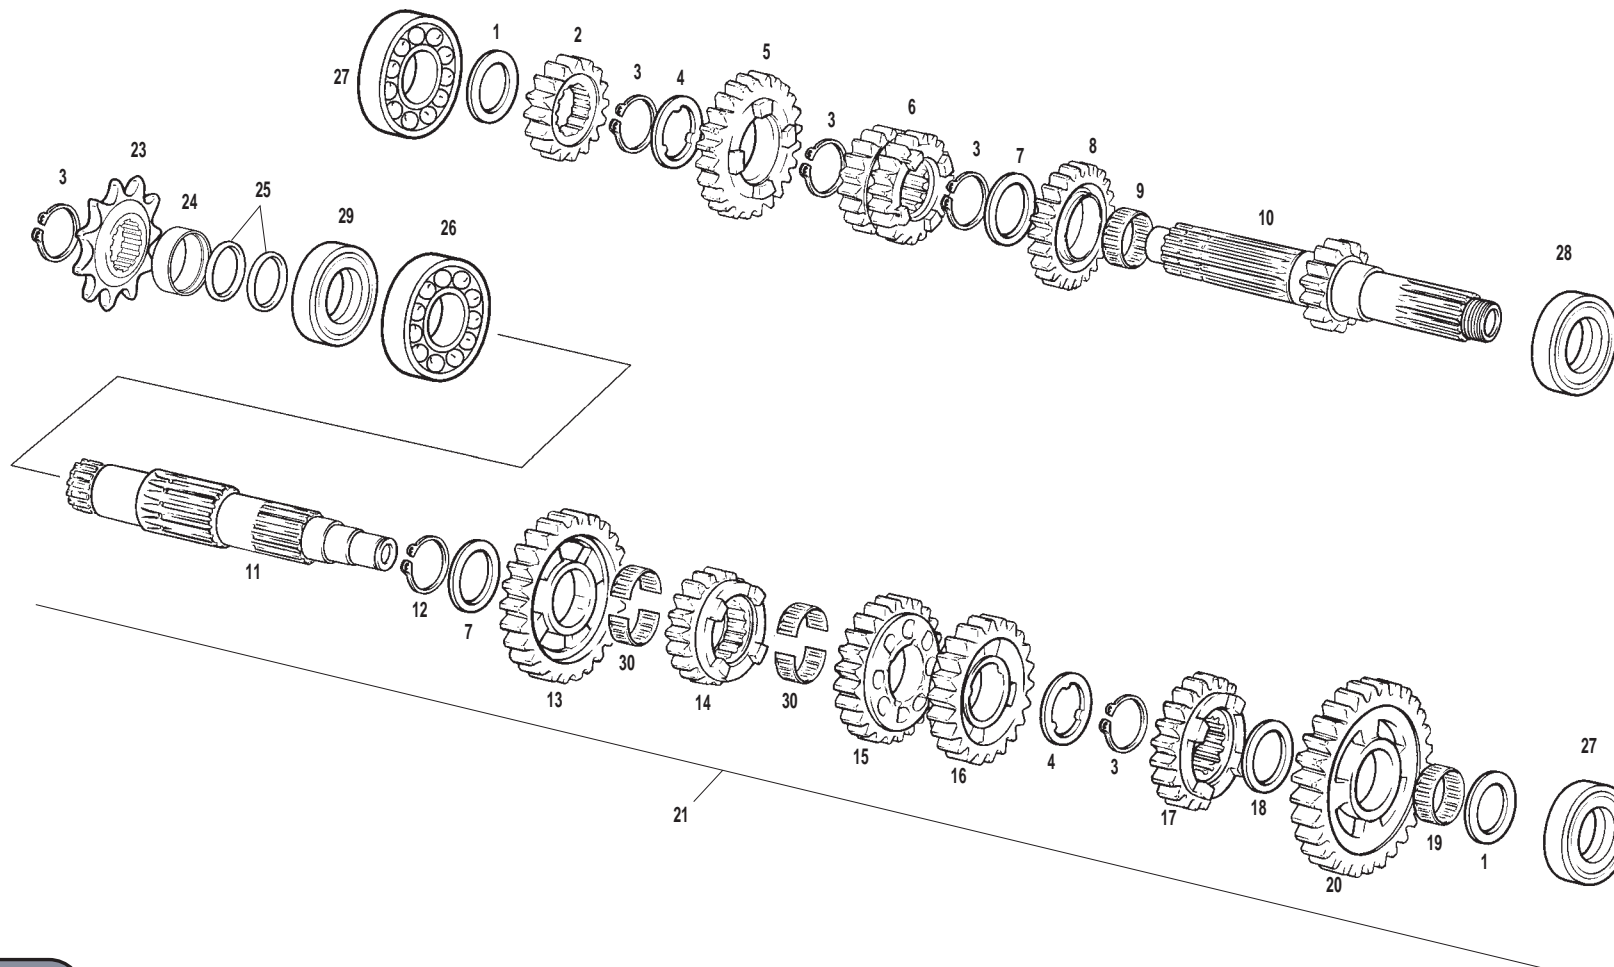

200 cc. / 250 cc. / 300 cc.

Nº	DESCRIPCION / DESCRIPTION	200 / 250 / 300 c.c.	Cant.
1	ARANDELA 18X31,5X0,7 CAMBIO / SHIFT WASHER 18X31.5X0.7	ME25636014	2
2	PIÑÓN PRIMARIO II / PRIMARY GEAR II	ME25636071	1
3	CIRCLIP D.25 DIN 471 REBAJADO / CIRCLIP DIN 471	ME25936084	5
4	ARANDELA 31,5X1 ESTRIADA / LOCK WASHER 31.5X1	ME25636091	2
5	PIÑÓN PRIMARIO VI / PRIMARY GEAR VI	ME25636074	1
6	PIÑÓN PRIMARIO III Y IV / PRIMARY GEAR III & IV	ME25636072	1
7	ARANDELA 25,2X31,5X1 CAMBIO / SHIFT WASHER 25.2X31.5X1	ME25636017	2
8	PIÑÓN PRIMARIO V / PRIMARY GEAR V	ME25636073	1
9	COJINETE AGUJAS K25-29-10 / NEEDLES BEARING K25-29-10	M02616000	1
10	EJE PRIMARIO I / PRIMARY AXIS GEAR I	ME25636070	1
11	EJE SECUNDARIO / SECONDARY AXIS	ME250236075	1
12	CIRCLIP D.25 DIN.983 / CIRCLIP D.25 DIN	ME25636095	1
13	PIÑÓN SECUNDARIO II / SECONDARY GEAR II	ME25636077	1
14	PIÑÓN SECUNDARIO VI / SECONDARY GEAR VI	ME250136081	1
15	PIÑÓN SECUNDARIO III / SECONDARY GEAR III	ME25636078	1
16	PIÑÓN SECUNDARIO IV / SECONDARY GEAR IV	ME25636079	1
17	PIÑÓN SECUNDARIO V / SECONDARY GEAR V	ME25636080	1
18	ARANDELA 20,8X29X1 CAMBIO / SHIFT WASHER 20.8X29X1	ME25636016	1
19	ROD. AGUJ. K20X24X10 / NEEDLES BEARING K20X24X10	ME25636059	1
20	PIÑÓN SECUNDARIO I / SECONDARY GEAR I	ME25636076	1
21	GRUPO CAMBIO COMPLETO / SHIFT GEAR SET	ME250236010	1
22	PIÑÓN SALIDA Z.13 / OUTER SPROCKET Z13	ME25636025	1
23A	PIÑÓN SALIDA Z.12 / OUTER SPROCKET Z12	MF25836025	1
24	DOLLA RETEN SALIDA CAMBIO / SIFHT SEAL	ME25636046	1
25	TORICA 25X2 NBR PIÑ.SAL. / O'RING 25X2 NBR	ME25632025	2
26	RODAMIENTO CAMBIO 6305 / SHIFT BEARING 6305	ME25636058	1
27	RODAMIENTO CAMBIO 6203 / SHIFT BEARING 6203	ME25636057	2
28	RODAMIENTO CAMBIO 6205ZC3E / SHIFT BEARING 6205ZC3E	ME250136056	1
29	RETÉN / SEAL	ME25636024	1
30	JAULA AGUJAS KD22X25X9,8 / KD22X25X9,8 NEEDLES BEARING	ME250236102	2